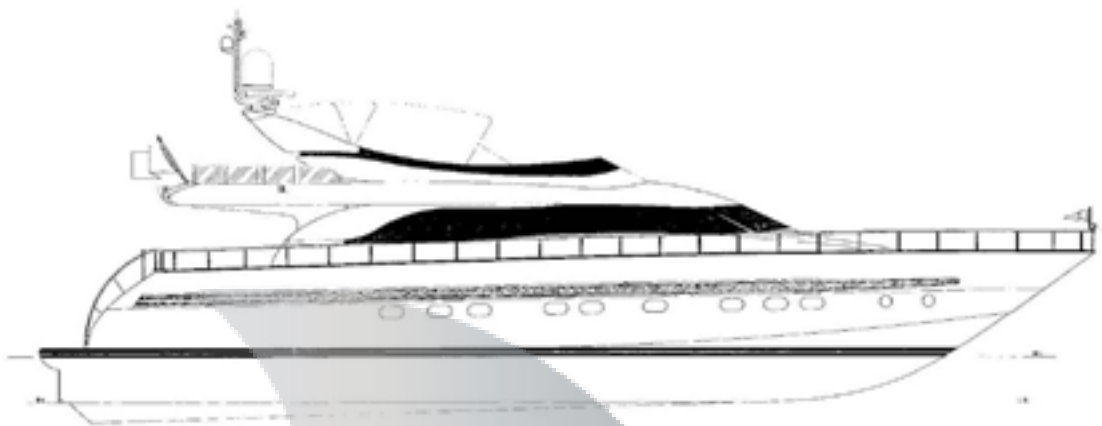

FAVORITE YACHTS LTD