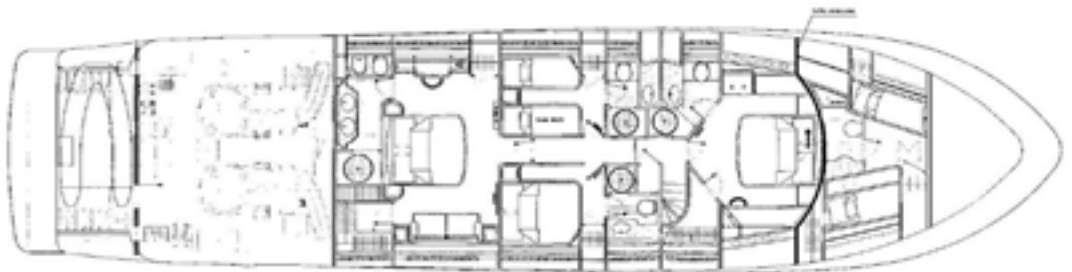

FAVORITE YACHTS LTD