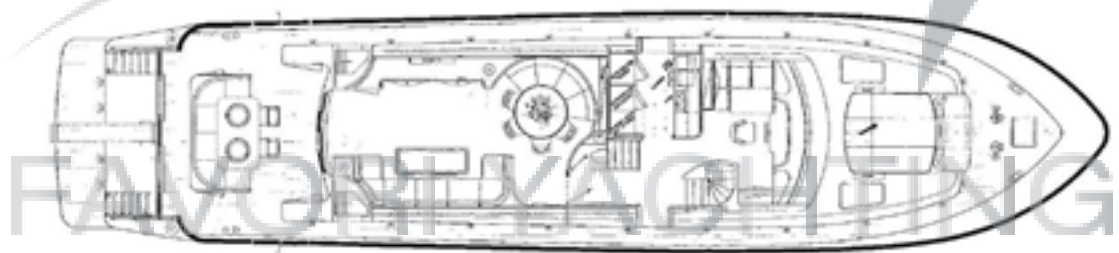

FAVORITE YACHTS LTD