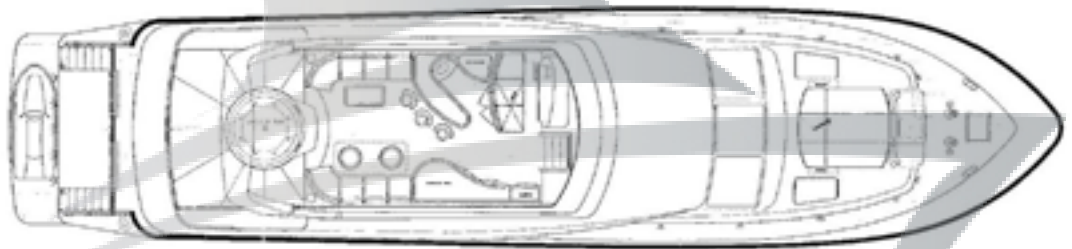

FAVORITE YACHTS LTD